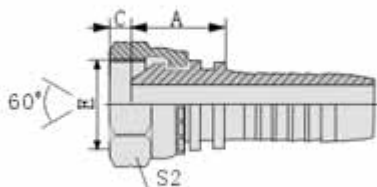

BSP

22611-BSP Female Swivel 60° Cone

Material: low or medial Carbon steel

Surface treatment: trivalent or hexavalent chromium passivating Zinc (CR3+ or CR6+).

Inner packing: Plastic bag.

Outer packing: Standard exporting carton, seaworthy pallet.

Lutong is specialized in supply of hydraulic hose fittings with good quality and favorable price.

Technical Data

| Part Number | Screw Thread E | Hose Bore | | Dimensions | | |
|-------------|----------------|-----------|------|------------|------|----|
| | | DN | Dash | A | C | S1 |
| 22611-02-03 | G1/8 " x28 | 5 | 03 | 15 | 5.5 | 14 |
| 22611-02-04 | G1/8 " x28 | 5 | 04 | 15 | 5.5 | 14 |
| 22611-04-03 | G1/4 " x19 | 5 | 03 | 17 | 5.5 | 19 |
| 22611-04-04 | G1/4 " x19 | 6 | 04 | 18 | 5.5 | 19 |
| 22611-04-05 | G1/4 " x19 | 8 | 05 | 18 | 5.5 | 19 |
| 22611-04-06 | G1/4 " x19 | 10 | 06 | 18 | 5.5 | 19 |
| 22611-06-04 | G3/8 " x19 | 6 | 04 | 19 | 6.3 | 22 |
| 22611-06-05 | G3/8 " x19 | 8 | 05 | 19 | 6.3 | 22 |
| 22611-06-06 | G3/8 " x19 | 10 | 06 | 19.5 | 6.3 | 22 |
| 22611-06-08 | G3/8 " x19 | 12 | 08 | 19.5 | 6.3 | 22 |
| 22611-08-08 | G1/2 " x14 | 12 | 08 | 21.5 | 7.5 | 27 |
| 22611-10-08 | G5/8 " x14 | 12 | 08 | 22 | 9.5 | 30 |
| 22611-10-10 | G5/8 " x14 | 16 | 10 | 23.5 | 9.5 | 30 |
| 22611-12-10 | G3/4 " x14 | 16 | 10 | 24 | 10.9 | 32 |
| 22611-12-12 | G3/4 " x14 | 20 | 12 | 24 | 10.9 | 32 |
| 22611-16-14 | G1/4 " x11 | 22 | 14 | 26 | 11.7 | 41 |

| | | | | | | |
|-------------|--------------|----|----|------|------|----|
| 22611-16-16 | G1/4 " x11 | 25 | 16 | 27 | 11.7 | 41 |
| 22611-20-20 | G1.1/4 " x11 | 32 | 20 | 30.5 | 11 | 50 |
| 22611-24-24 | G1.1/2 " x11 | 40 | 24 | 32 | 13 | 55 |
| 22611-32-32 | G2 " x11 | 50 | 32 | 31.9 | 16 | 70 |