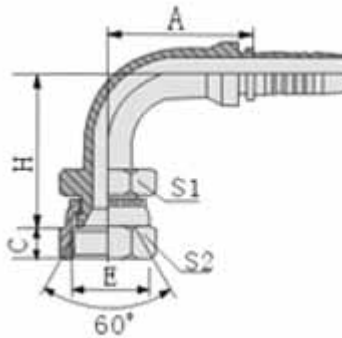

## 28691D-90°JIS Metric Female Swivel 60° Cone Seat

Material: low or medial Carbon steel.

Surface treatment: trivalent or hexavalent chromium passivating Zinc (CR3+ or CR6+).

Inner packing: Plastic bag.

Outer packing: Standard exporting carton, seaworthy pallet.

### Technical Data

Part Number	Screw Thread E	Hose Bore		Dimensions				
		DN	Dash	A	C	H	S1	S2
28691D-14-04	M14×1.5 "	6	04	30	10.5	38	19	19
28691D-14-06	M14×1.5 "	10	06	35.5	10.5	43.3	19	19
28691D-16-05	M16×1.5 "	8	05	33	10	44	22	22
28691D-18-06	M18×1.5 "	10	06	35.3	11.5	46.3	24	24
28691D-22-08	M22×1.5 "	12	08	41	14	52.5	27	27
28691D-24-10	M24×1.5 "	16	10	56.5	15	59	32	32
28691D-30-12	M30×1.5 "	20	12	65.5	18.3	68.5	36	36
28691D-33-16	M33×1.5 "	25	16	76.7	21.3	76	41	41
28691D-36-20	M36×1.5 "	32	20	93	20	90	46	46
28691D-42-24	M42×1.5 "	40	24	109.4	18.8	103	55	55